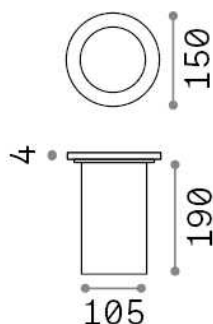

General info

Outdoor - Recessed lights

Outdoor wall recessed projector with direct light emission

Ean	8021696032825
Item	PARK PT ROUND MEDIUM
Installation	Recessed (Wall)
Guarantee	5 years
Gross weight	1.58 kg
Volume	0.006647 m ³

Technical info

Net weight	1.21 kg
Insulation class	I
Protection index	IP54
Compliance	CE
Operating temperature	-15° ~ +45 °C
Dimmer	Non-dimmable
Power output	220-240 V AC
Power supply	Not required
Load resistance	IK09